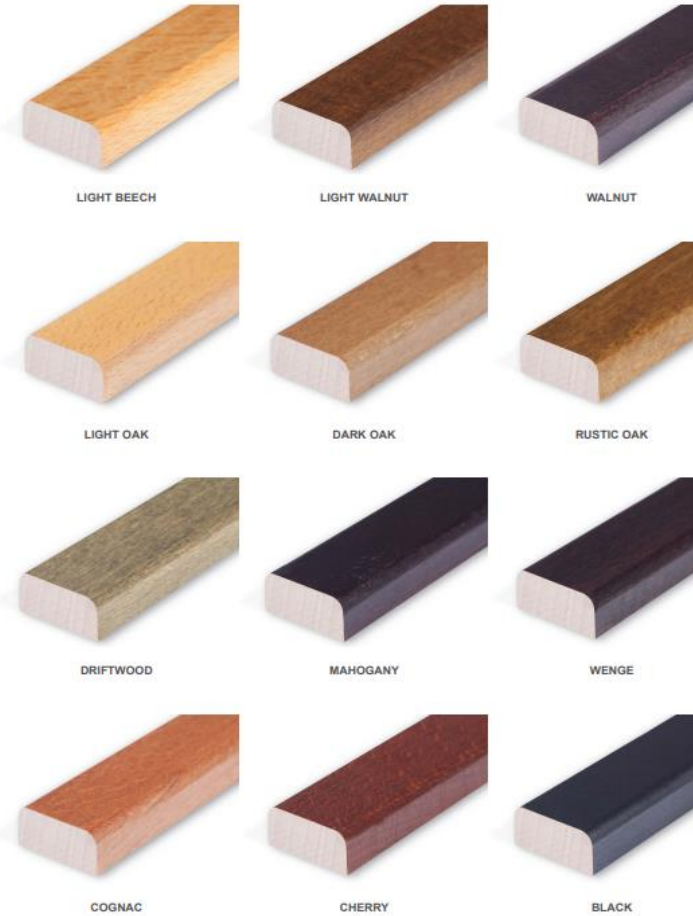

Calm CO Side Chair

Specifications

SKU	600-934
Height (mm)	840
Width (mm)	530
Depth (mm)	570
Seat Height (mm)	460
QTY Per Pallet	8
Weight	10Kg
MOQ	6
Material	Beechwood

FRAME FINISHES

VENETO FAUX LEATHERS

AVAILABLE
RAW

FINISHED
TO ORDER

Veneto
FAUX
LEATHER